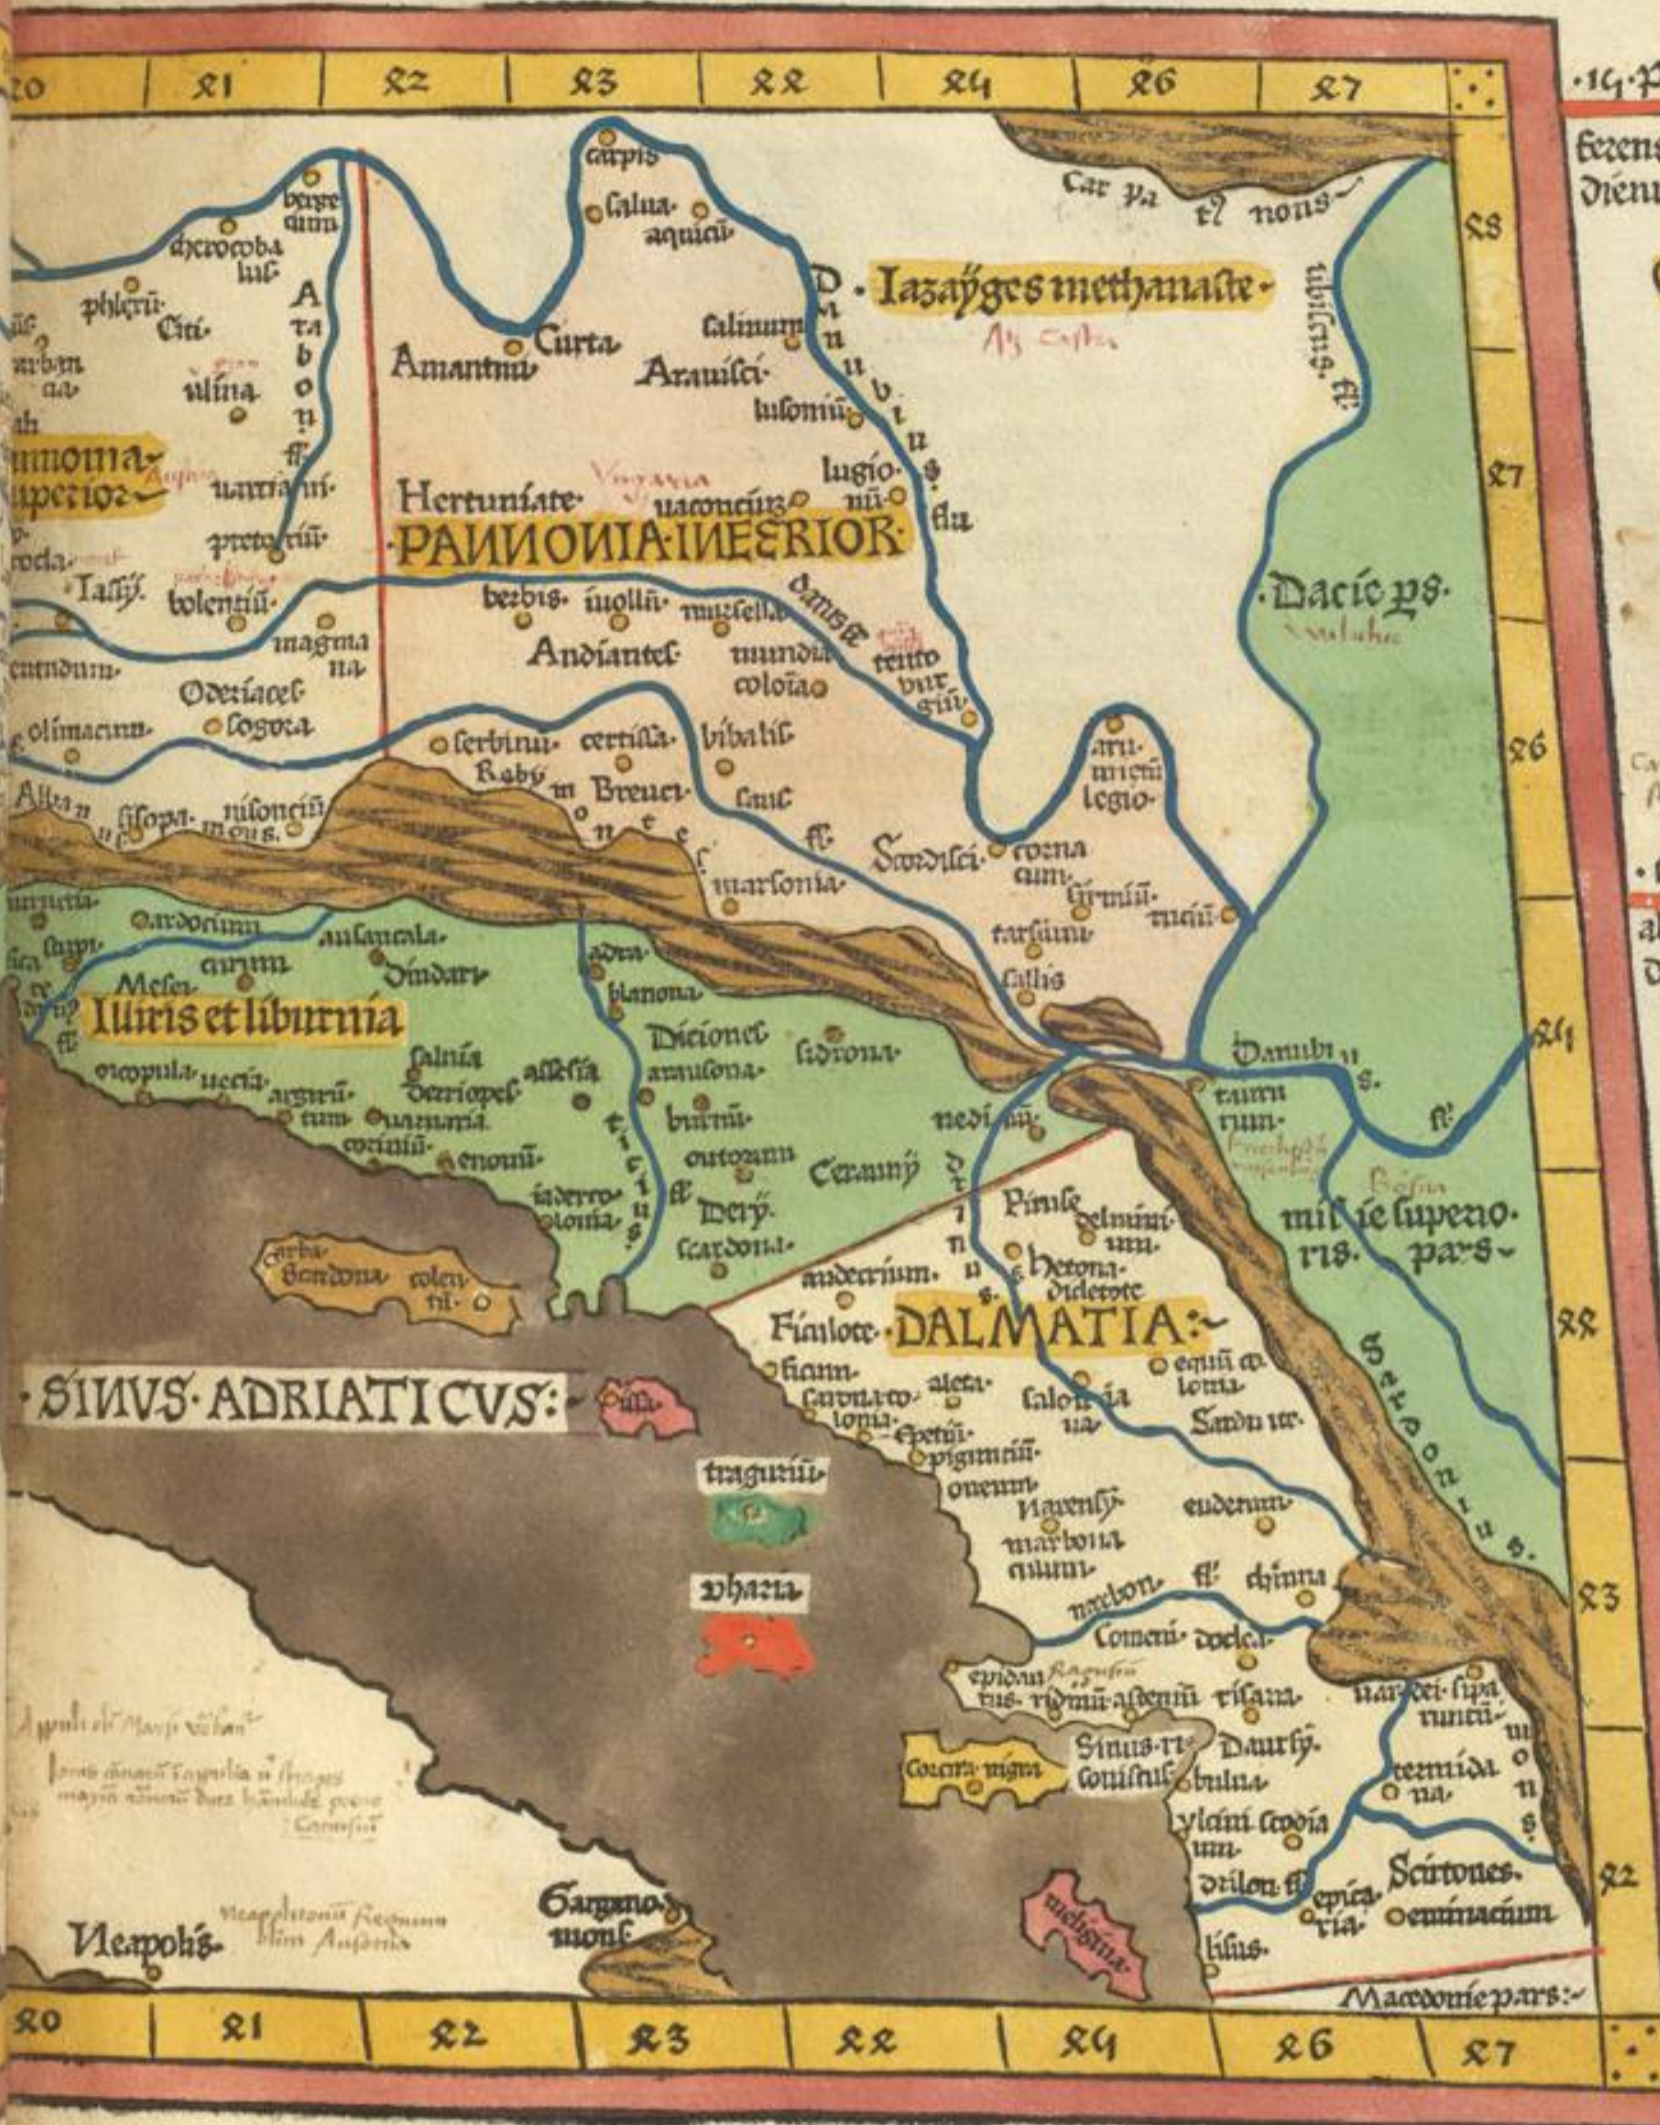

## **Cosmographia**

**Ptolemaeus, Claudius**

**Ulm, 1486**

Quinta Europe tabula - [Karte]

[urn:nbn:de:bsz:31-51374](https://nbn-resolving.org/urn:nbn:de:bsz:31-51374)

milia 2 1/2

illa 6

PE · TABVLA

abequinoctiali hō. 3. 1/2. hūs.  
diem maiorē hō. 19. 1/2.

**Clima sextum:**

13. per Bizantiū Dis.

abequinoct. hō. 3. 1/2. hūs  
diē maiorē hō. 19. 1/2.

*Ceana est in parte Dalmatie in dicitur  
Alpes fore sine Italia et alenit punit  
Pannonia in phlagonia punit in punit  
diē diē punit in punit in punit  
et in punit in punit in punit  
diē diē punit in punit in punit  
Cefora et punit in punit in punit  
in punit in punit in punit*

**Clima quintū:**

12. per bellepontū

Dis. abequinoct. hō. 3.  
ha di ma hō. 19.

Description of the map's content, including geographical features and grid coordinates. The text is mirrored and faint, appearing as bleed-through from the reverse side of the page. It includes several lines of text, possibly a legend or a list of place names, but the individual words are difficult to decipher.