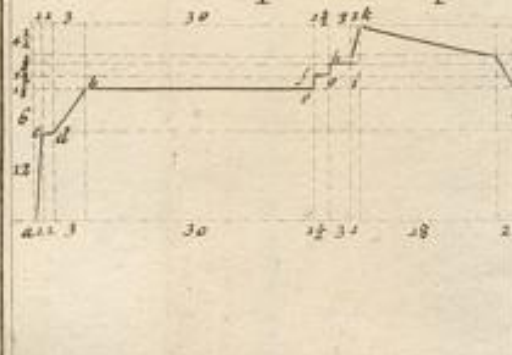

[urn:nbn:de:bsz:31-91552](https://nbn-resolving.org/urn:nbn:de:bsz:31-91552)

Fig. X.  
Profil du premier Rempart

Fig. XI.  
Profil du Ravelin

Fig. XII.  
Profil des Ouvrages a Corne

Fig. XIII.  
Profil des Contrescarpes

Profil du premier Rempart

Profil du Faufibraye

Fig. XIV.

Profil du Fosse devant les Faces du Bastion

Profil des Contrescarpes

Faint, mirrored text from the reverse side of the page, appearing as bleed-through. The text is mostly illegible but seems to be organized in a structured format, possibly a list or a table of contents, with some lines of text and horizontal dividers.