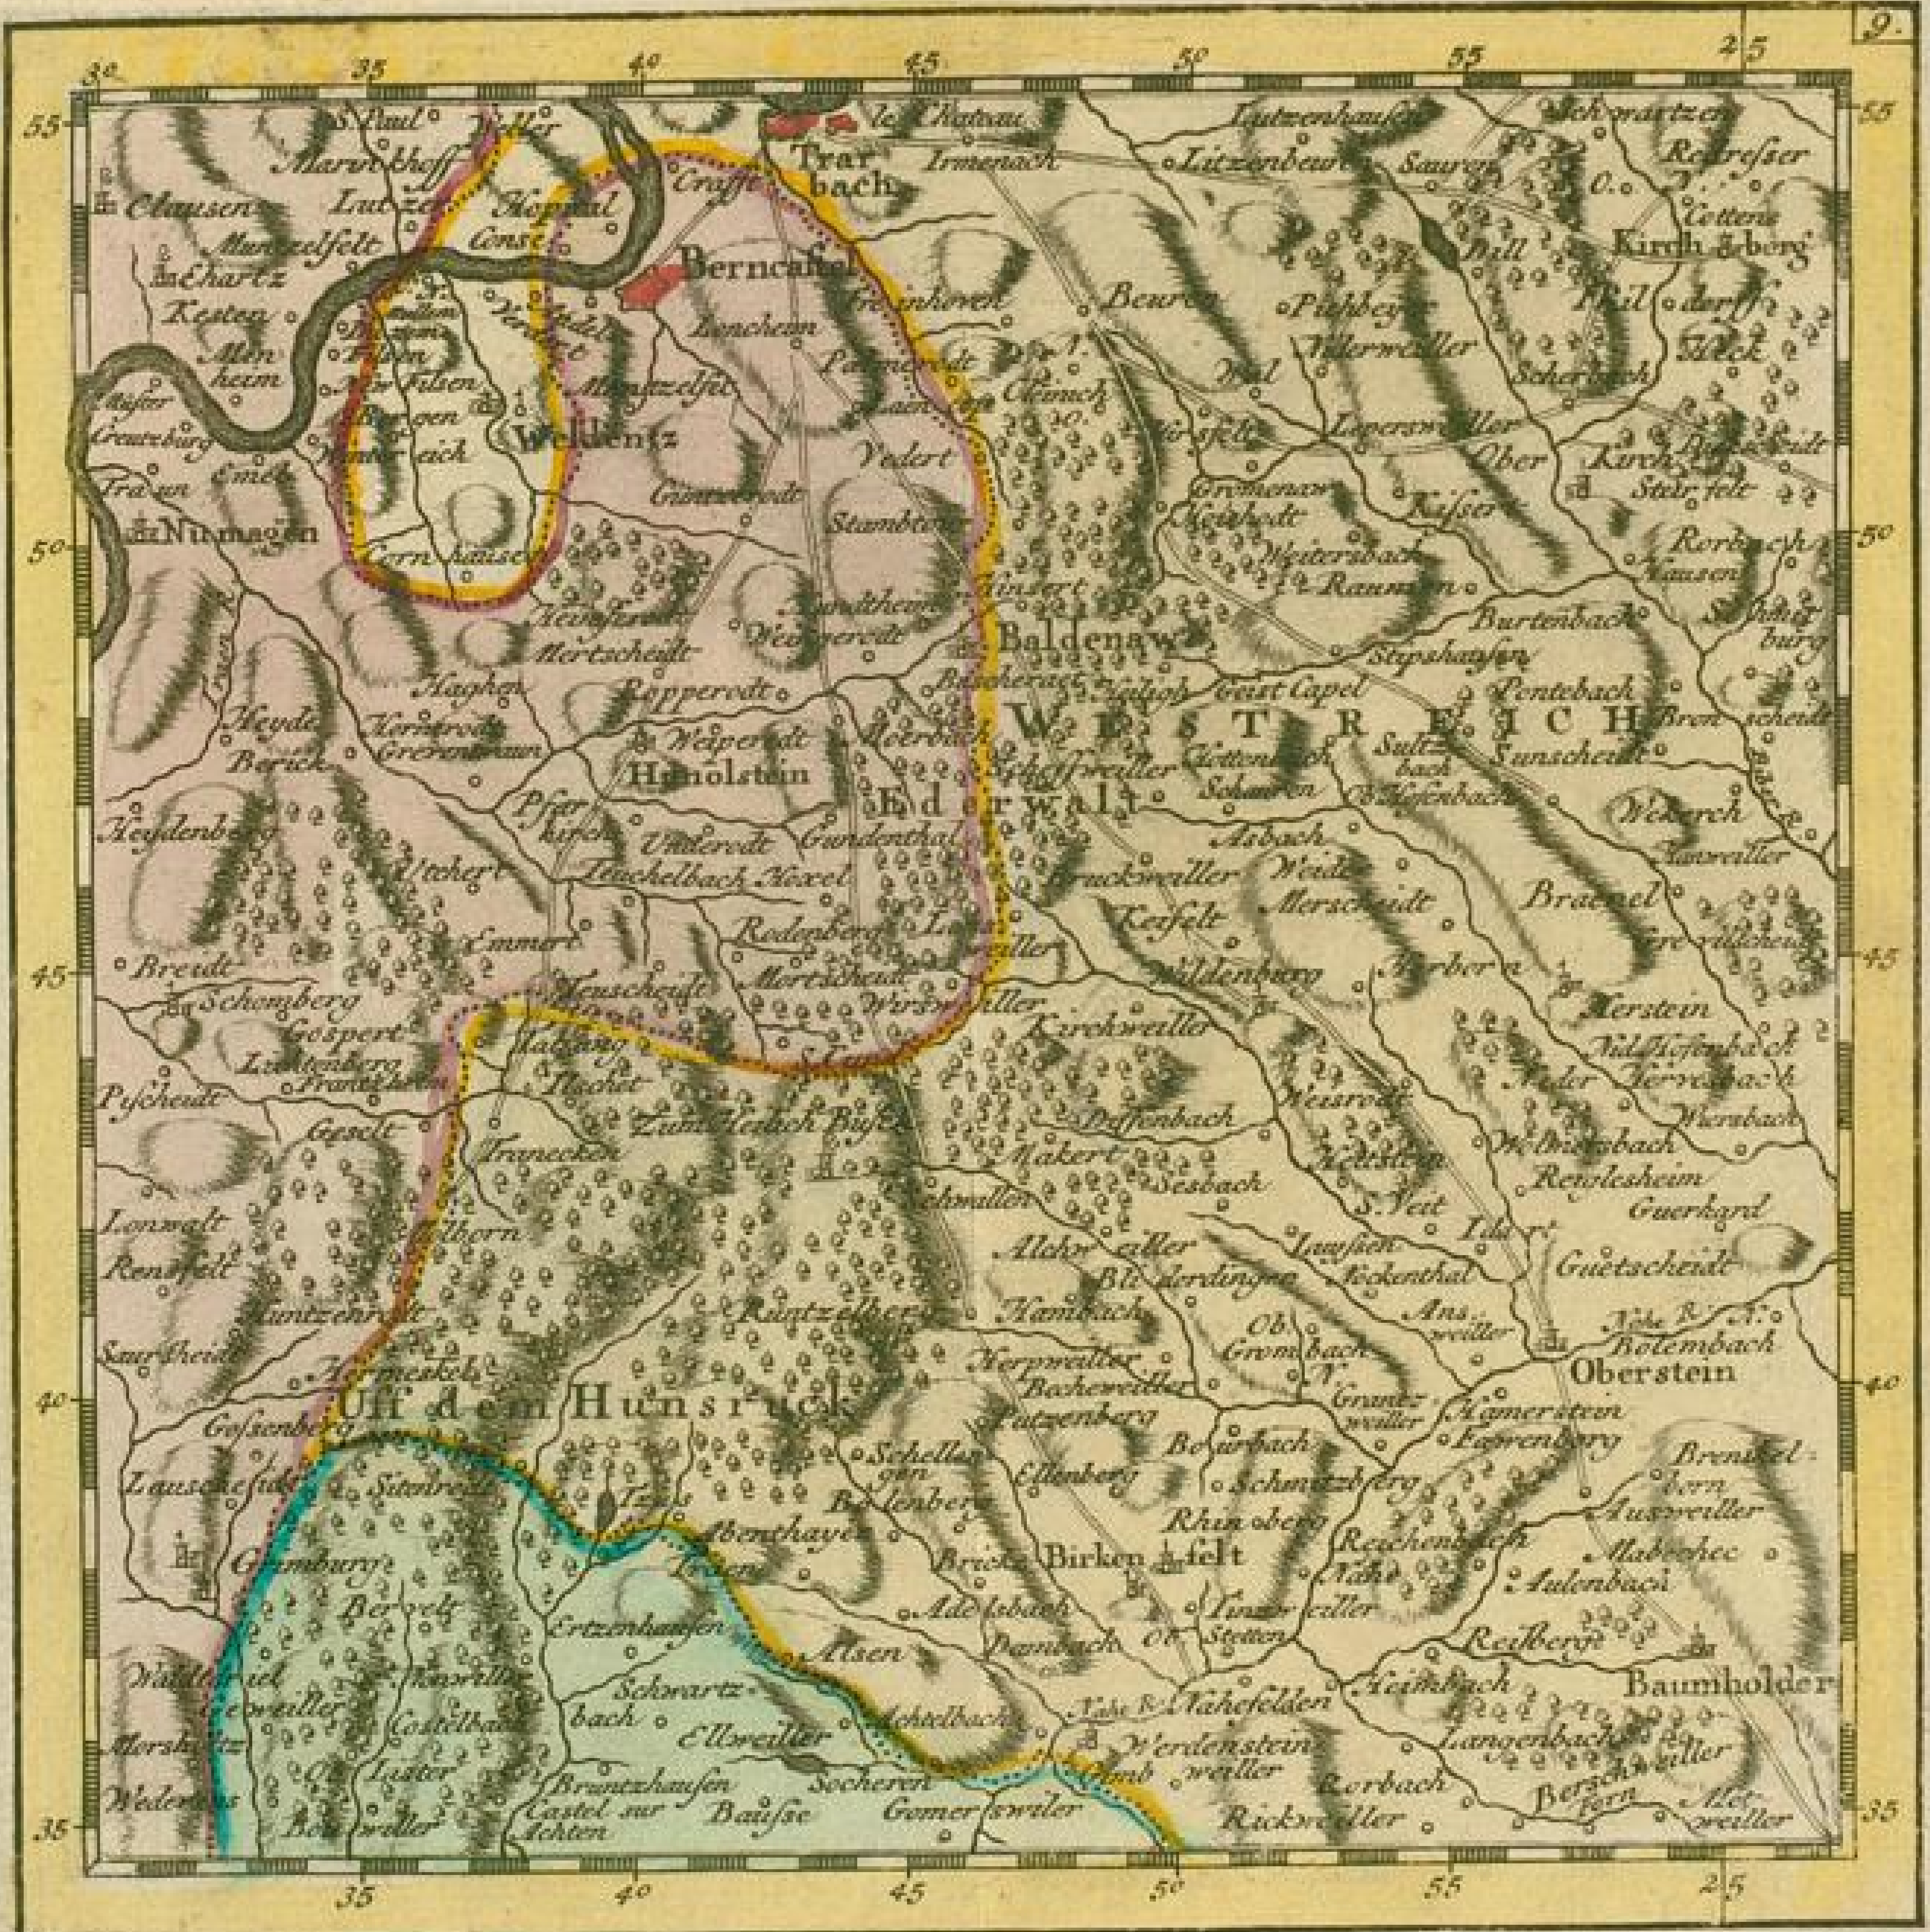

Badische Landesbibliothek Karlsruhe

Digitale Sammlung der Badischen Landesbibliothek Karlsruhe

Atlas van den Rhyne, van Bonn tot Bazel

Amsterdam, 1798

Karte: [Mosel-Hunsrück]

[urn:nbn:de:bsz:31-118341](https://nbn-resolving.org/urn:nbn:de:bsz:31-118341)

[Faint, illegible handwritten text, likely bleed-through from the reverse side of the page. The text is arranged in several columns and is mostly obscured by the texture of the paper and the bleed-through.]