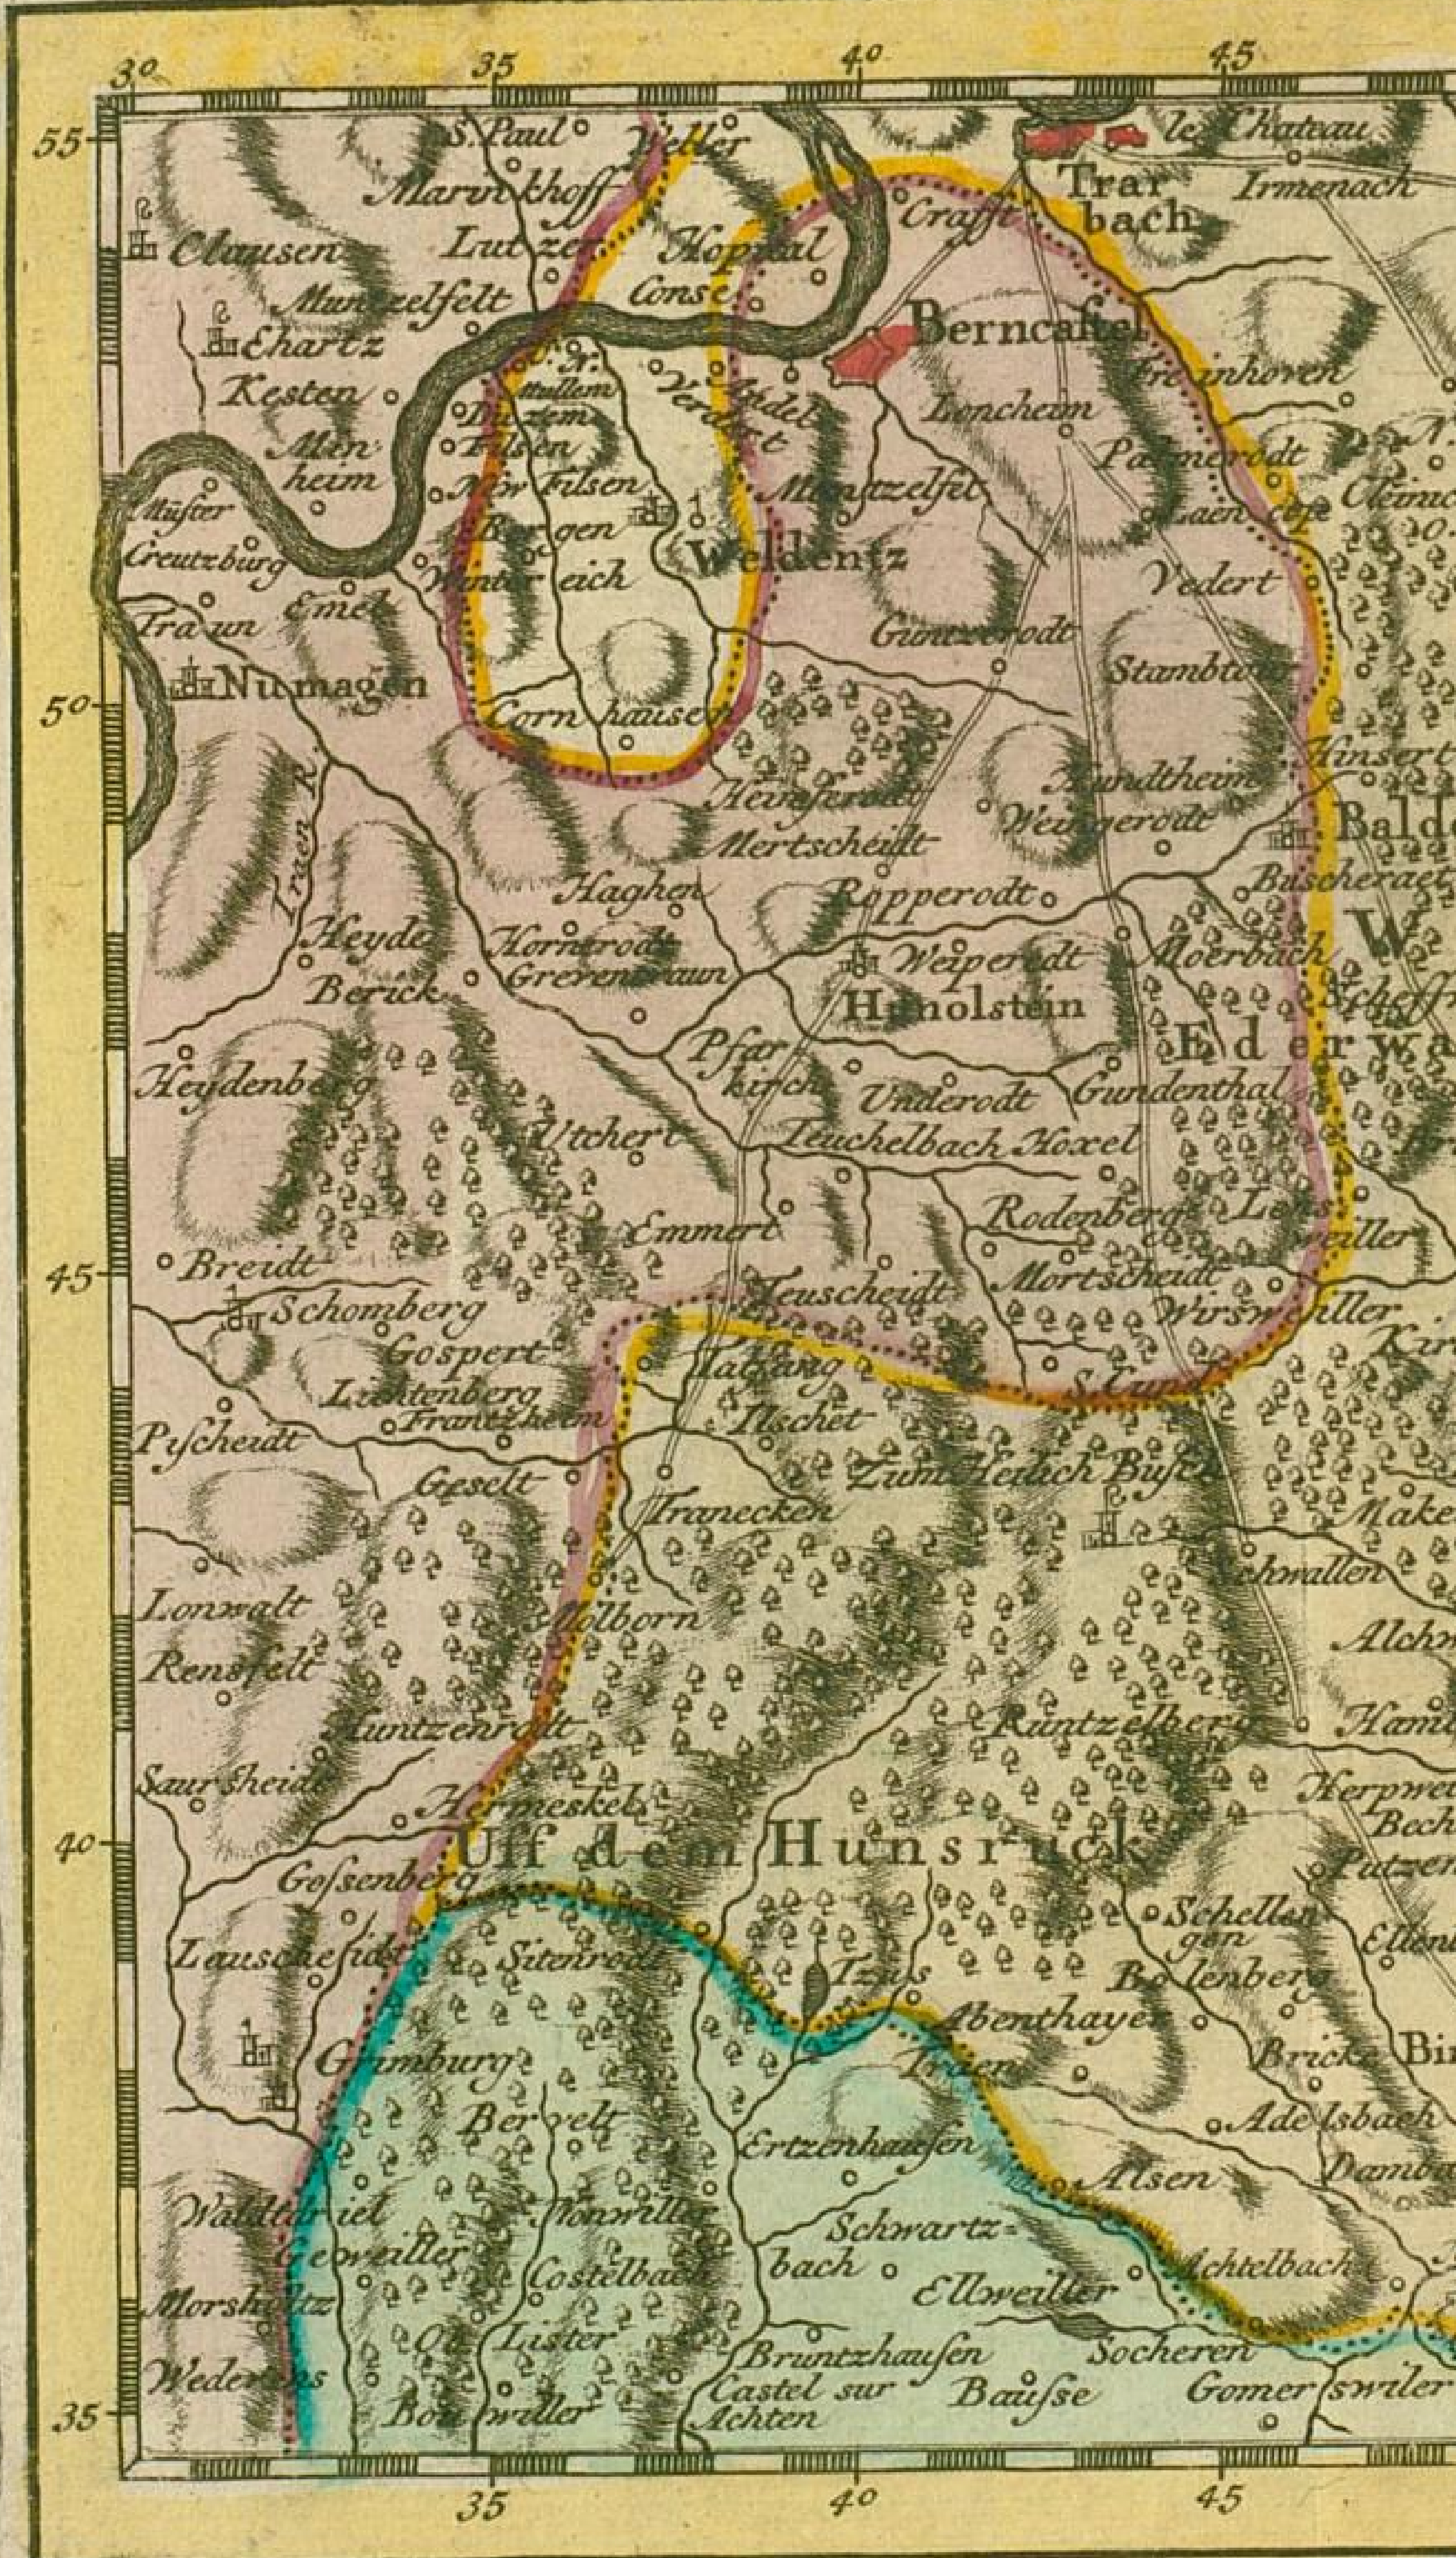

Badische Landesbibliothek Karlsruhe

Digitale Sammlung der Badischen Landesbibliothek Karlsruhe

Atlas van den Rhyne, van Bonn tot Bazel

Amsterdam, 1798

Karte: [Mosel-Hunsrück]

[urn:nbn:de:bsz:31-118341](https://nbn-resolving.org/urn:nbn:de:bsz:31-118341)

[Faint, illegible handwritten text, likely bleed-through from the reverse side of the page. The text is arranged in several columns and is mostly obscured by the texture of the paper and the bleed-through.]