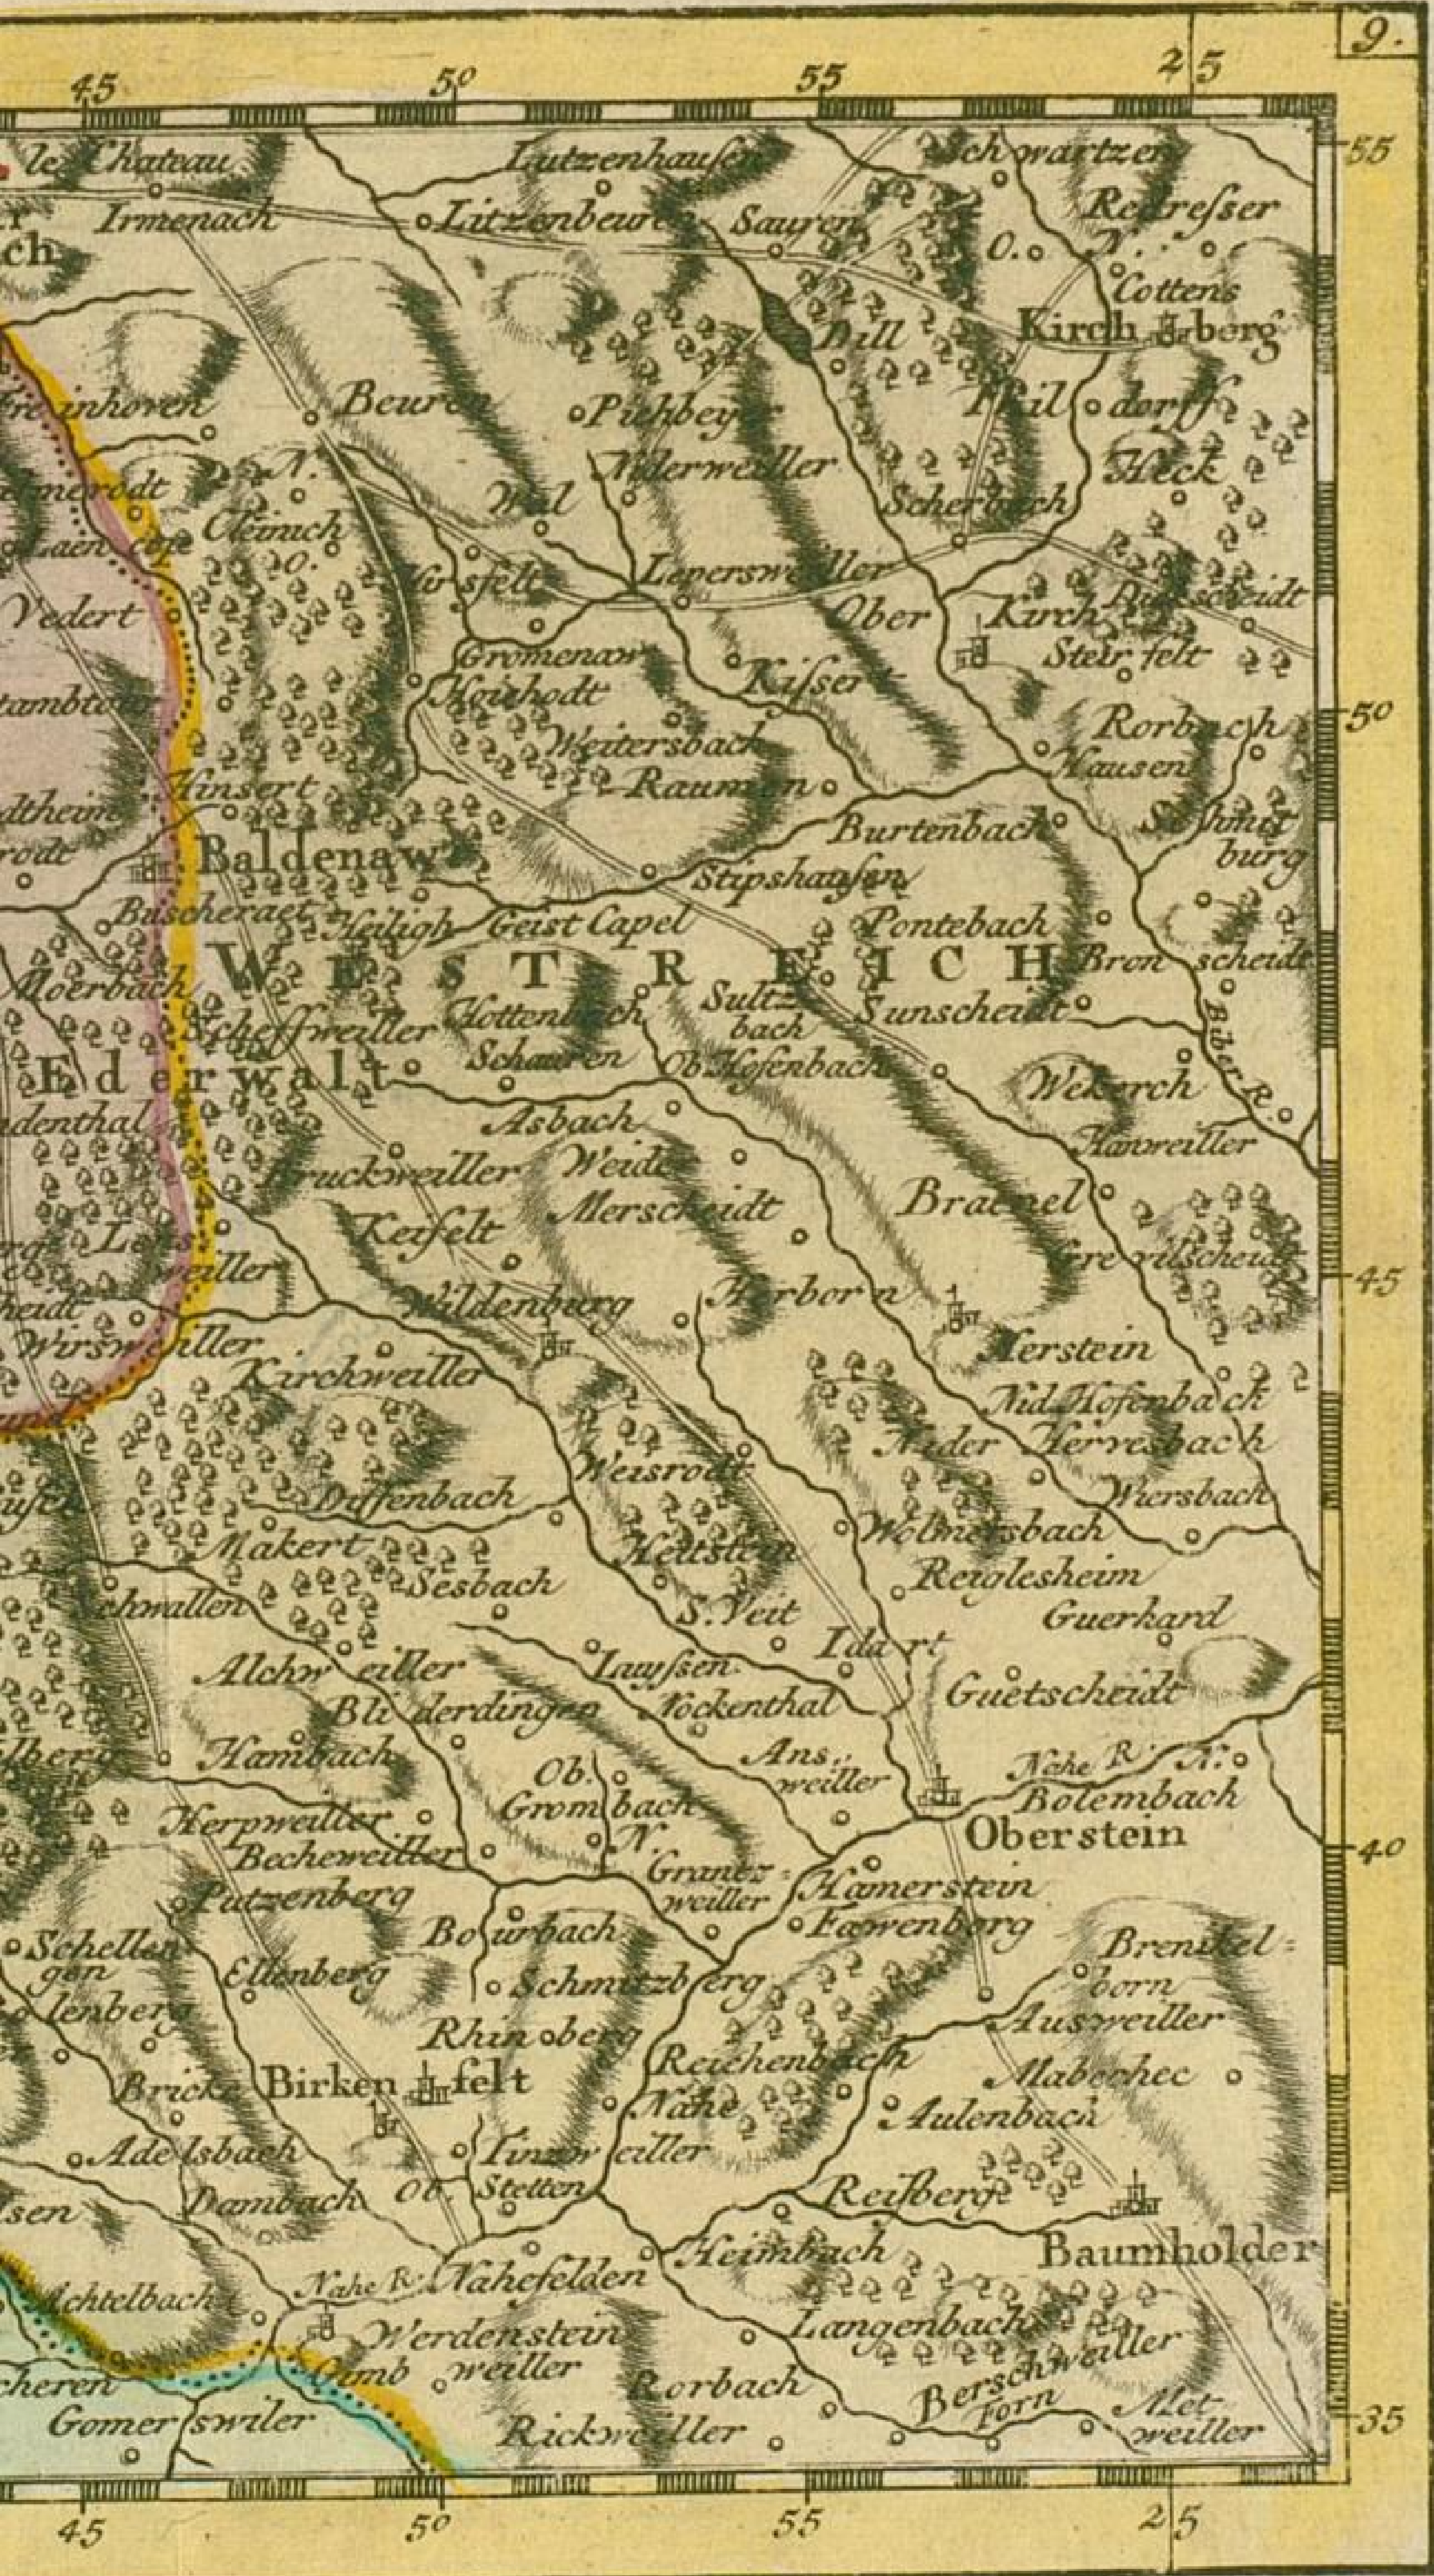

Badische Landesbibliothek Karlsruhe

Digitale Sammlung der Badischen Landesbibliothek Karlsruhe

Atlas van den Rhyne, van Bonn tot Bazel

Amsterdam, 1798

Karte: [Mosel-Hunsrück]

[urn:nbn:de:bsz:31-118341](https://nbn-resolving.org/urn:nbn:de:bsz:31-118341)

[Faint, illegible handwritten text, likely bleed-through from the reverse side of the page. The text is arranged in several columns and is mostly obscured by the texture of the paper and the bleed-through.]