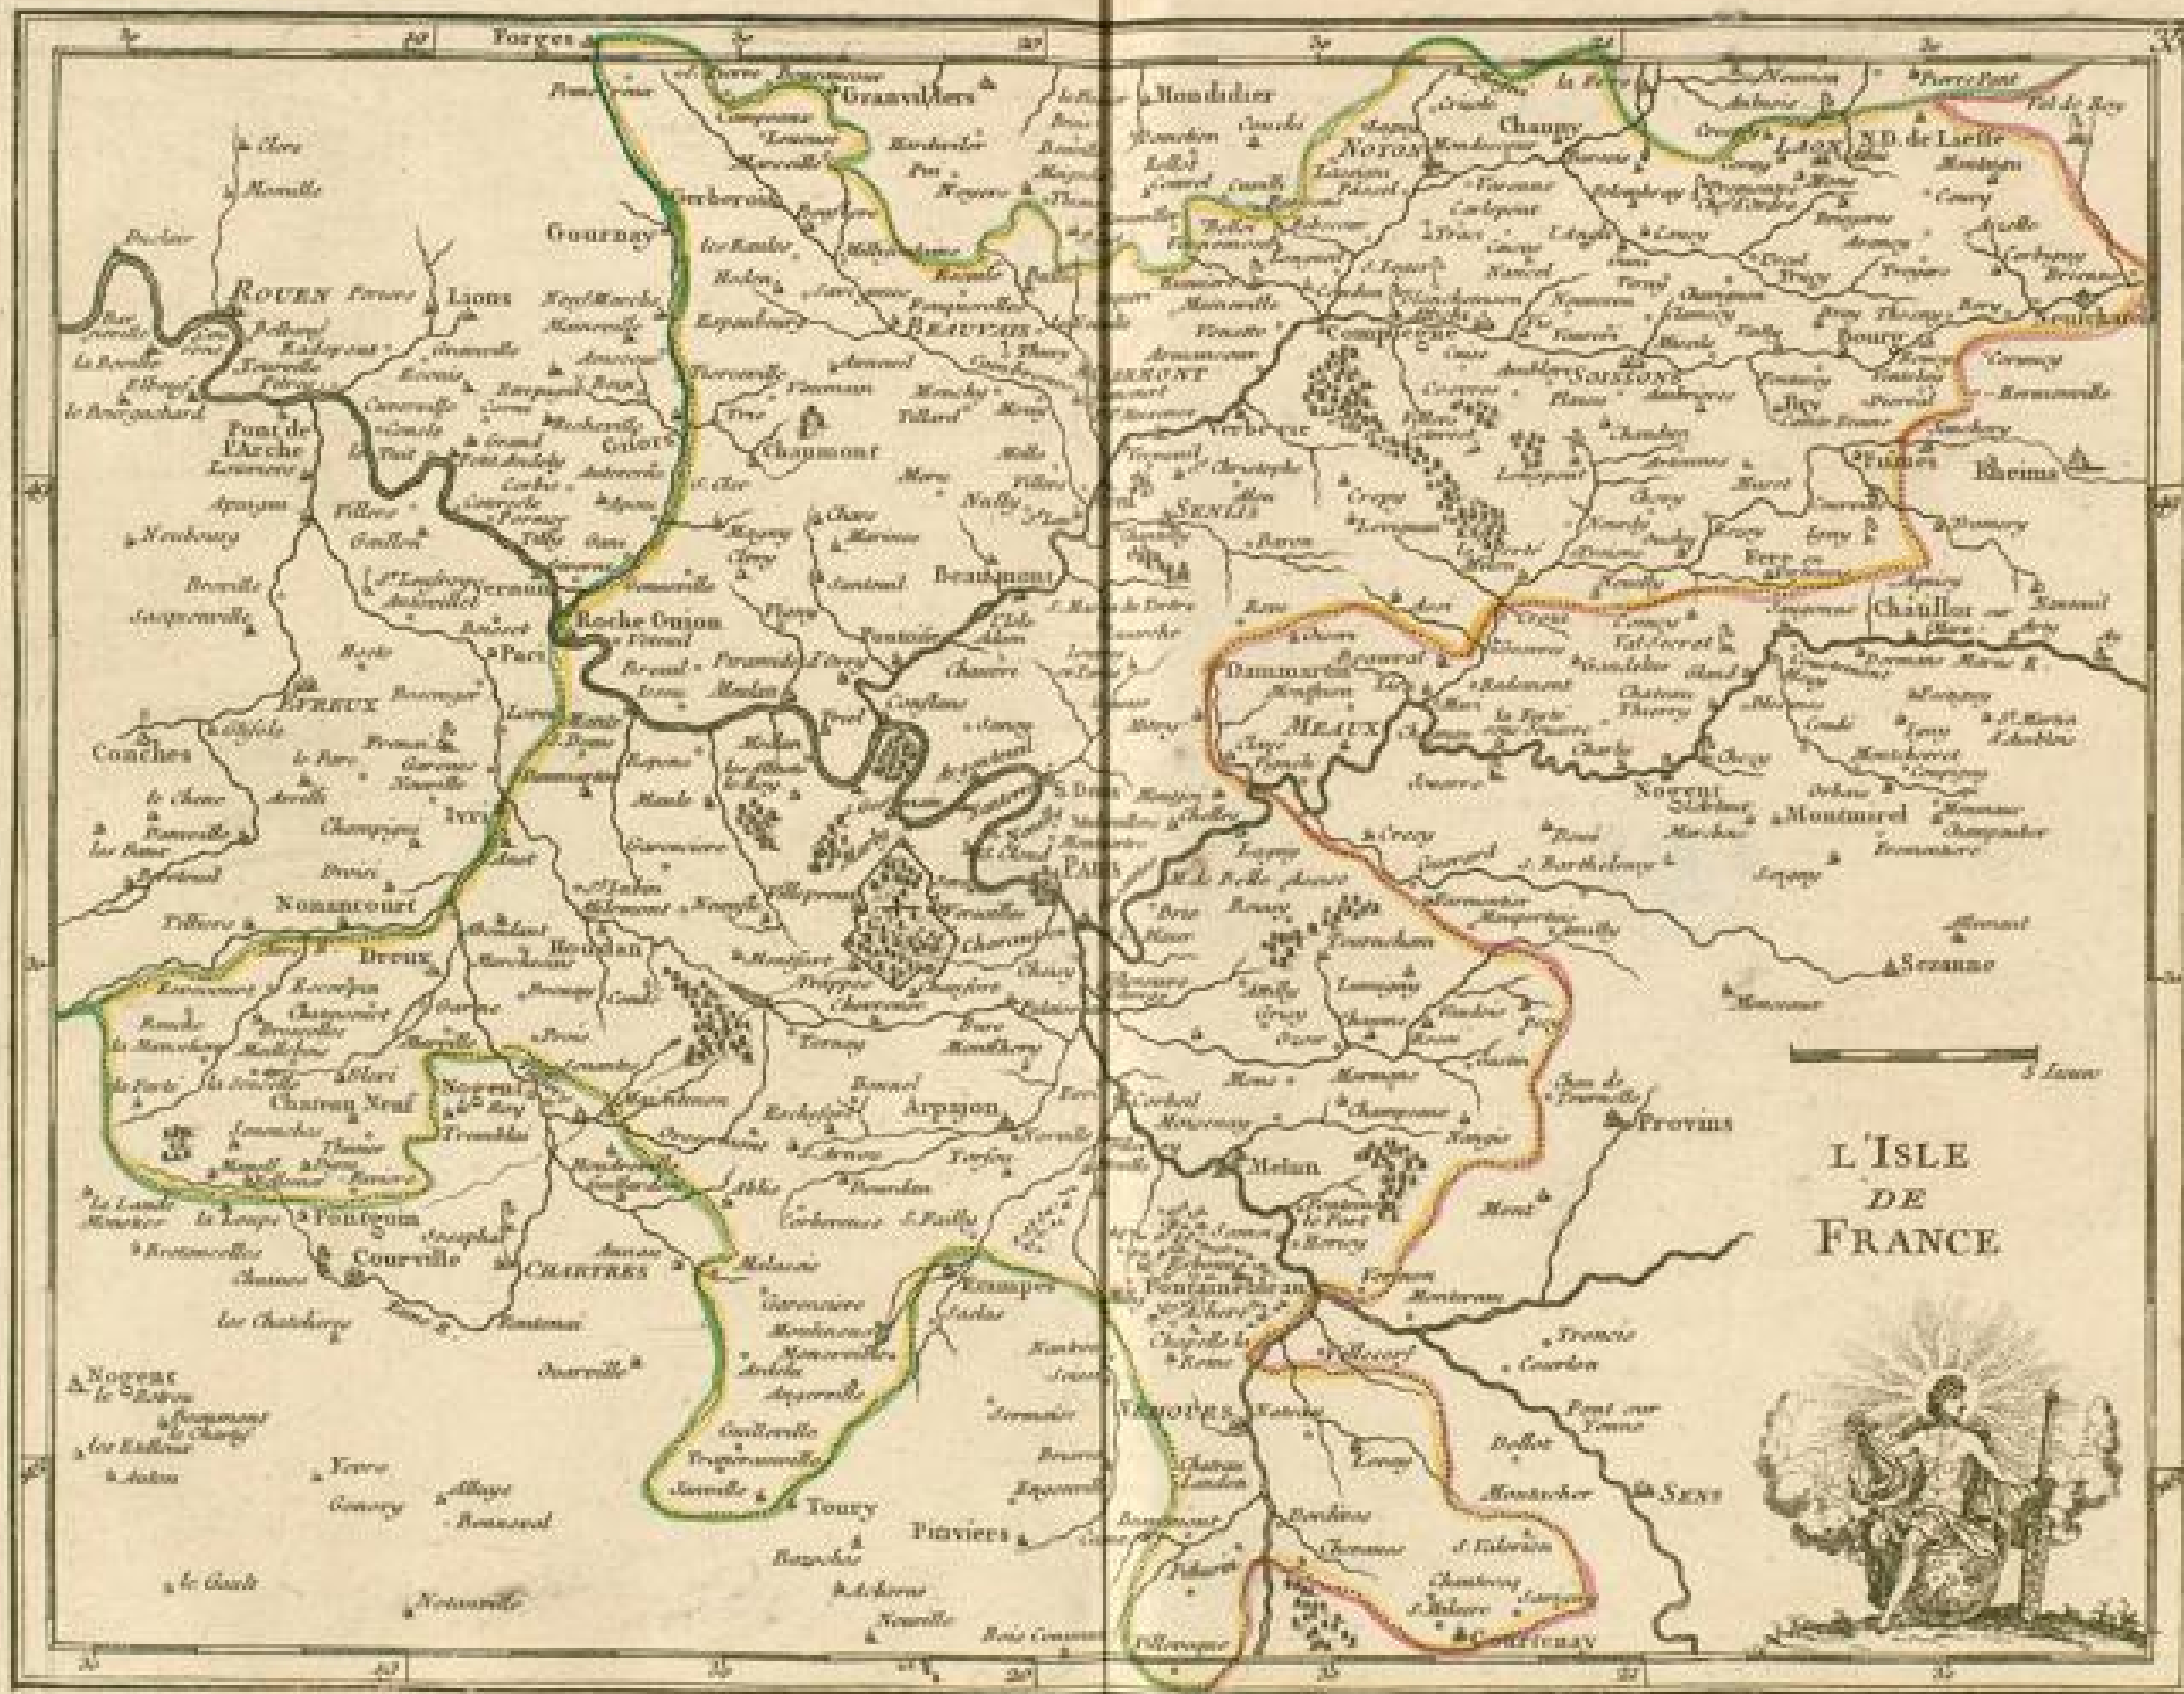

Badische Landesbibliothek Karlsruhe

Digitale Sammlung der Badischen Landesbibliothek Karlsruhe

Atlas nouveau portatif à l'usage des militaires, colleges et du voyageur

Introduction à la géographie

Le Rouge, Georges-Louis

Paris, 1756

Karte: L'isle de France

[urn:nbn:de:bsz:31-122793](https://nbn-resolving.org/urn:nbn:de:bsz:31-122793)

0

Handwritten text, possibly a title or description, oriented vertically on the right side of the map area. The text is faint and difficult to read, but appears to contain several lines of script.