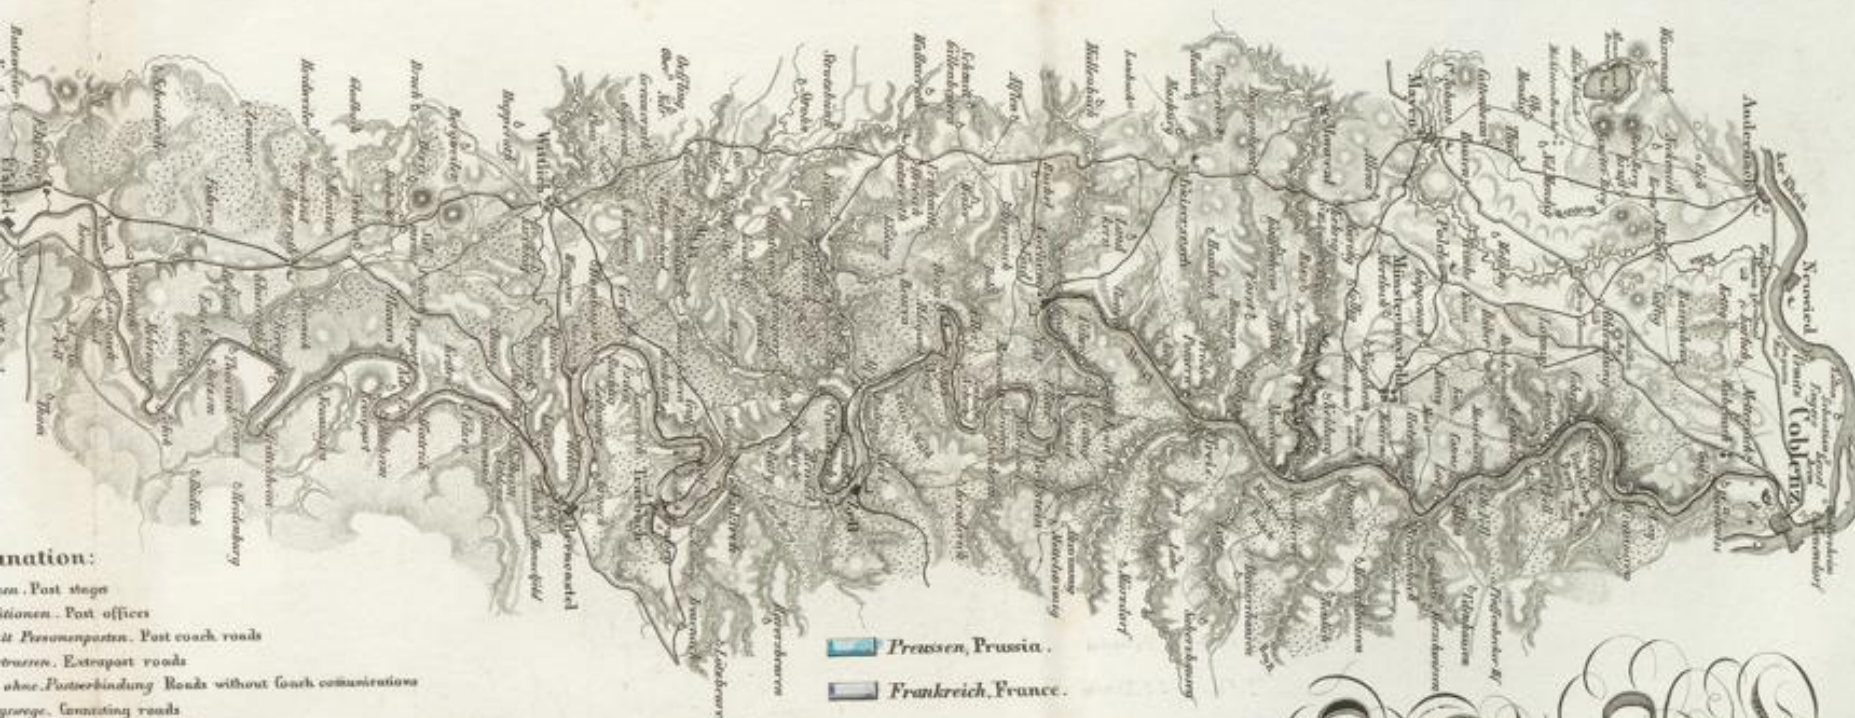

...ation:
... Post stage
... Post offices
... Post coach roads
... Estropart roads
... Roads without coach communications
... Connecting roads
... Eriemans Lodges