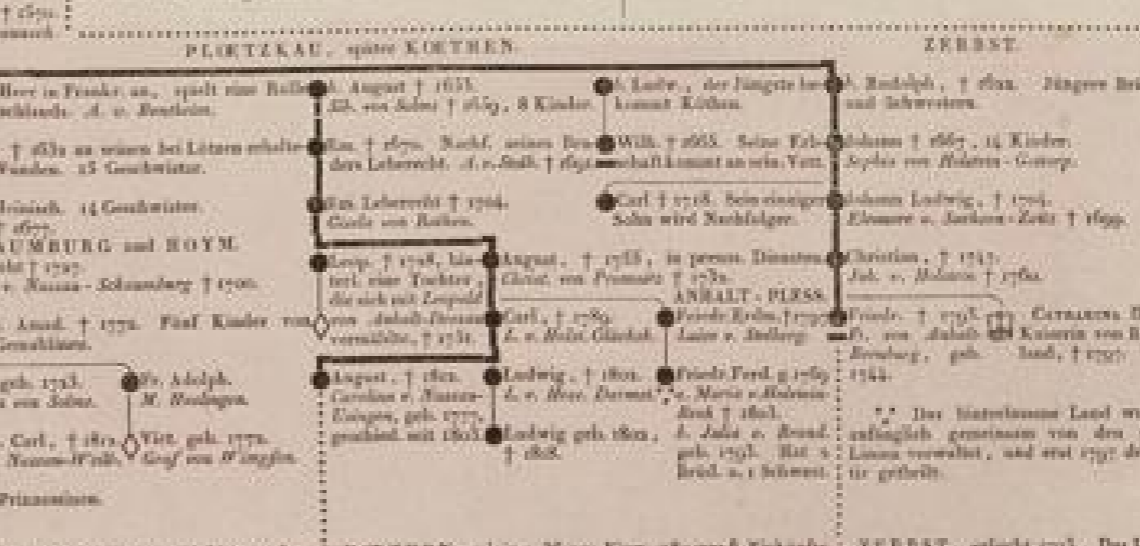

Historische Notiz vom Hause Anhalt

Historical note about the House of Anhalt, detailing lineage and events.

Historische Notiz vom Hause Anhalt

Historical note about the House of Anhalt, detailing lineage and events.